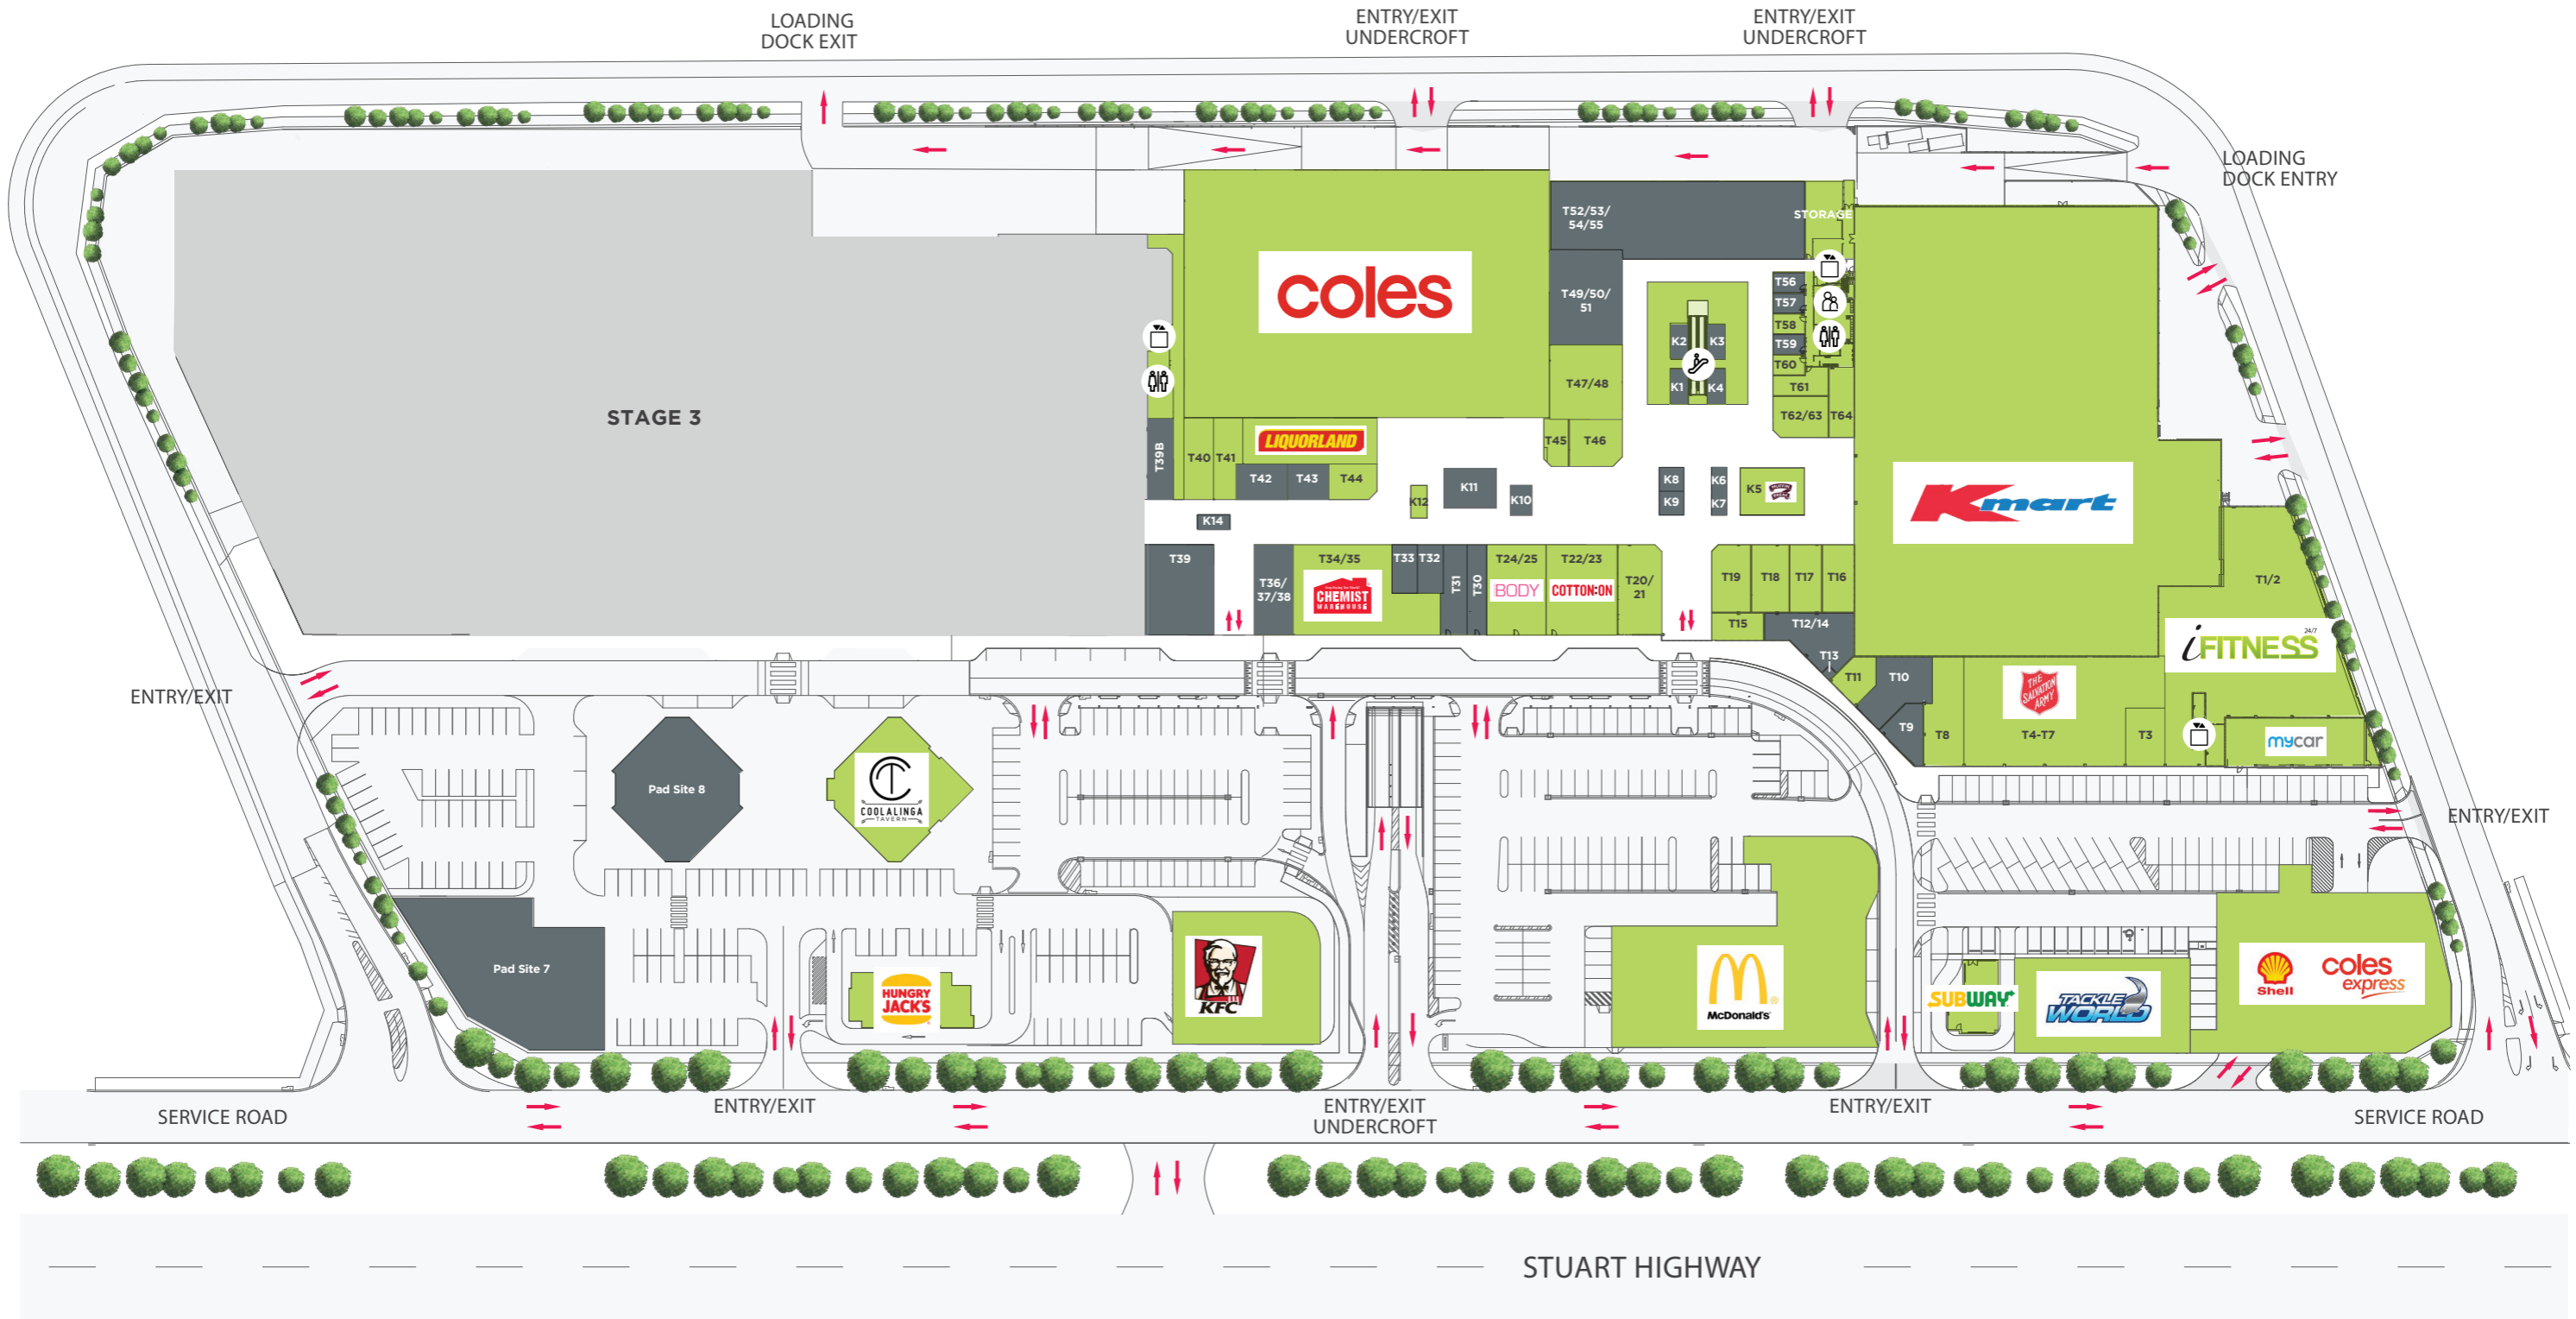

CENTRE DIRECTORY

Majors

Kmart
Coles

Mini majors

Chemist Warehouse
iFitness
Coolalinga Tavern
Tackle World

Combined stores

50+ combined stores

Car parks

800+ Undercroft
400+ Ongrade

- TOILET
- ESCALATOR
- LIFT
- PARENTS ROOM
- VACANT

July 2022